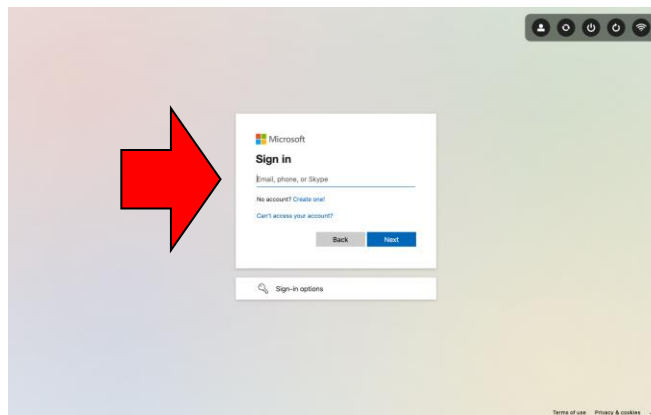

3. Type in **your** email address
  Example: John Smith “josmith123@oxboe.com”